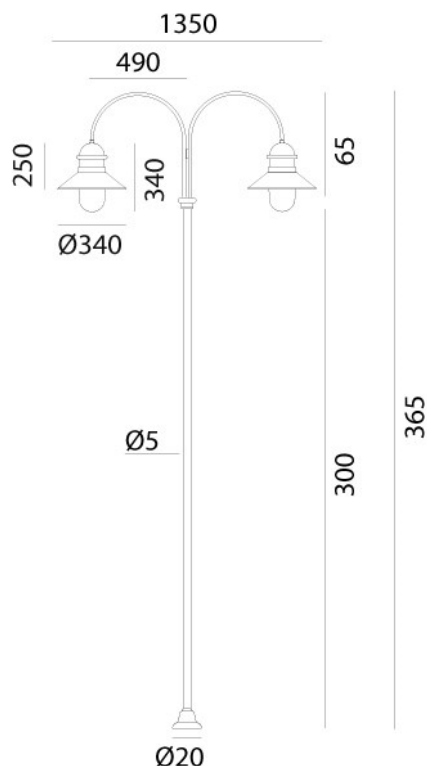

Tipologia: TERRA
Type: FLOOR LIGHT

Ambiente / Environment
OUTDOOR

Materiale: OTTONE - RAME - VETRO BIANCO
Material: BRASS - COPPER - WHITE GLASS

Finitura / Colore: OTTONE - RAME - VETRO BIANCO
Finishing / Color: BRASS - COPPER - WHITE GLASS

Fonte luminosa – Lighting Souce:
1xMax 116W E27

Voltaggio – Voltage
240V

Classe Energetica – Energetic Class
A++/E

PROTEZIONE IP – IP PROTECTION
IP44

PESO – WEIGHT
14Kg

Lampadina non inclusa
Light bulb not included