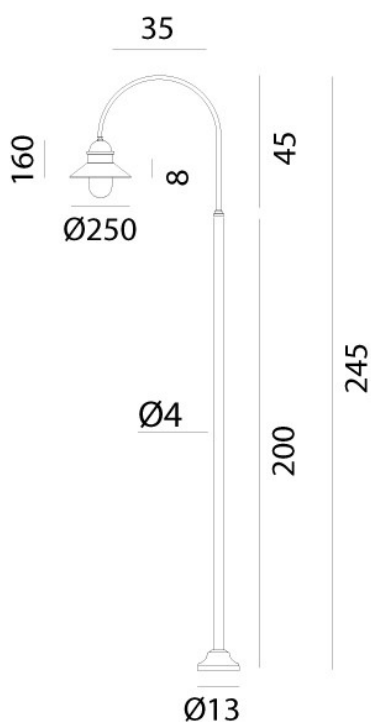

Tipologia: TERRA
Type: FLOOR LIGHT

Ambiente / Environment
OUTDOOR

Materiale: OTTONE - RAME - VETRO BIANCO
Material: BRASS - COPPER - WHITE GLASS

Finitura / Colore: OTTONE - RAME - VETRO BIANCO
Finishing / Color: BRASS - COPPER - WHITE GLASS

Fonte luminosa – Lighting Souce:
1xMax 57W E27

Voltaggio – Voltage
240V

Classe Energetica – Energetic Class
A++/E

PROTEZIONE IP – IP PROTECTION
IP44

PESO – WEIGHT
8Kg

Lampadina non inclusa
Light bulb not included