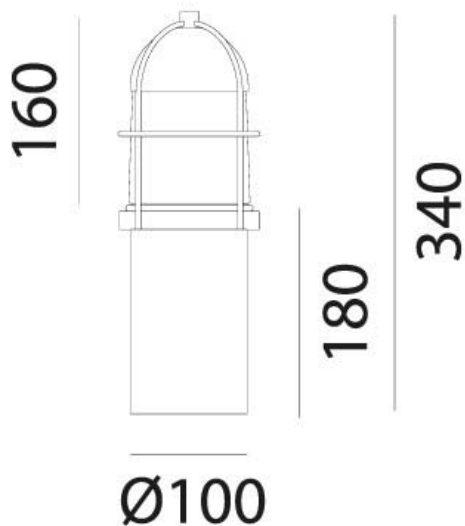

Tipologia: TERRA
Type: FLOOR LIGHT

Ambiente / Environment
OUTDOOR

Materiale: OTTONE - RAME - VETRO
Material: BRASS - COPPER - GLASS

Finitura / Colore: OTTONE - RAME - VETRO
Finishing / Color: BRASS - COPPER - GLASS

Fonte luminosa – Lighting Souce:
1XMAX 57W E27

Voltaggio – Voltage
240V

Classe Energetica – Energetic Class
A++/E

PROTEZIONE IP – IP PROTECTION
IP44

PESO – WEIGHT
3Kg

Lampadina non inclusa
Light bulb not included