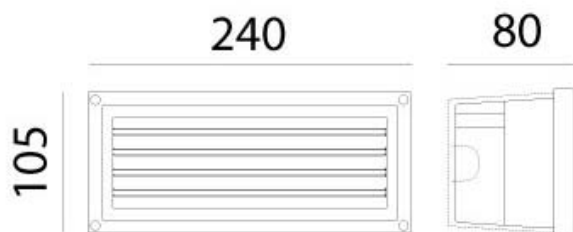

Tipologia: PARETE

Type: WALL LIGHT

Ambiente / Environment
OUTDOOR

Materiale: OTTONE
Material: BRASS

Finitura / Colore: OTTONE
Finishing / Color: BRASS

Fonte luminosa – Lighting Source:
1XMAX 30W E27

Voltaggio – Voltage
240V