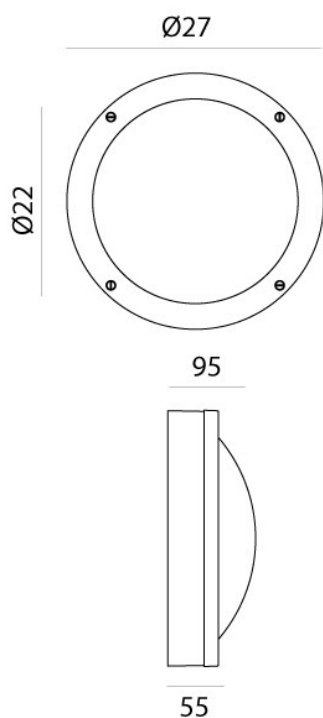

Tipologia: PARETE

Type: WALL LIGHT

Ambiente / Environment
OUTDOOR

Materiale: OTTONE
Material: BRASS

Finitura / Colore: OTTONE
Finishing / Color: BRASS

Fonte luminosa – Lighting Source:
LED 13W - 3000 K – 1190LM - CRI >80